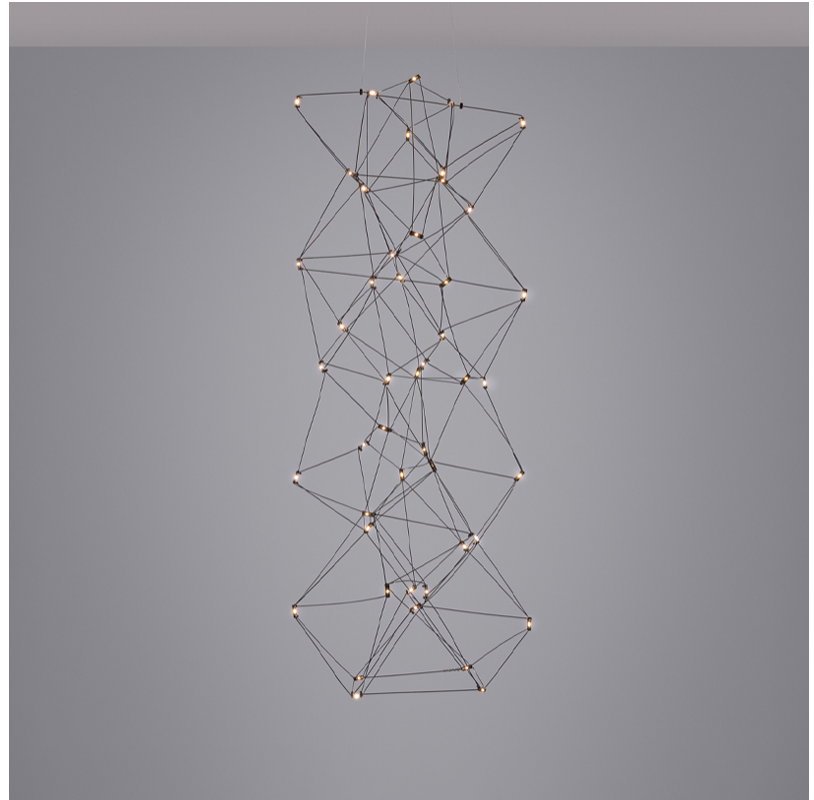

1. To build a product code in our configurator select the specify button on the base model # product page
2. To build a manual product code on this datasheet choose from the options listed below in blue font and add the suffix to the base model #

GENERAL

Series: Cosmos Vertical
Brand: Quasar
Division: Design
Mounting Type: Suspension
Mounting Location: Ceiling
Subcategory: Ambient

PHYSICAL

Shape: Square
Length (mm): 400
Length (in): 15 3/4
Width (mm): 400
Width (in): 15 3/4
Height (mm): 1800
Height (in): 70 7/8
Max. Overall Height (mm): 3800
Max. Overall Height (in): 149 5/8
Light Distribution: Omnidirectional
Weight (kg): 4.5
Weight (lbs): 9.92
[Fixture Finish: NIC / BRA / BBR](#)
Fixture Material: Metal
Cable Details: 2000mm Cable
Upon Request: Custom Sizes Optional Dowlight upon request

ELECTRICAL

Number of Lamps: 54
Lamp Type: LED
Input Wattage (W): 32.4
Max. Wattage Per Lamp (W): 0.6
[Dimming: 0-10V Dimming / Phase Dimming (120Vac Only)](#)
Driver Included: Yes
Driver Location: Integrated
Driver Type: Constant Voltage - Universal
Driver Class: Class 2
Input Voltage (V): 120 - 277
Output Voltage (V): 12

LED

Number of LEDs: 54
[Color Temperature (°K): 2400 / 2800](#)
Max. Delivered Lumen (lm): 1620 (2800K)
CRI: >90 CRI
Lamp Life (hrs): 50000

OPTICAL

RATINGS AND CERTIFICATIONS

Certified By: Certified for North American Standards
IP rating: IP20

PROJECT
TYPE
SPECIFIER
QUANTITY
DATE