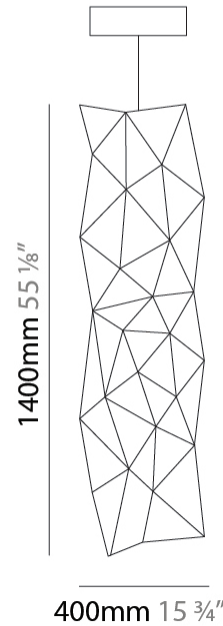

D1010052-

base number   LED Dimming   Color Temperature   Finish Options

1. To build a product code in our configurator select the specify button on the base model # product page
2. To build a manual product code on this datasheet choose from the options listed below in blue font and add the suffix to the base model #

GENERAL

Series: Cosmos Vertical
Brand: Quasar
Division: Design
Mounting Type: Suspension
Mounting Location: Ceiling
Subcategory: Ambient

PHYSICAL

Shape: Square
Length (mm): 400
Length (in): 15 3/4
Width (mm): 400
Width (in): 15 3/4
Height (mm): 1400
Height (in): 55 1/8
Max. Overall Height (mm): 3400
Max. Overall Height (in): 133 7/8
Light Distribution: Omnidirectional
Weight (kg): 4.5
Weight (lbs): 9.92
[Fixture Finish: NIC / BRA / BBR](#)
Fixture Material: Metal
Cable Details: 2000mm Cable
Upon Request: Custom Sizes Optional Dowlight upon request

ELECTRICAL

Lamp Type: LED (Zhaga Standard)
Input Wattage (W): 25.2
Max. Wattage Per Lamp (W): 0.6
[Dimming: 0-10V Dimming / Phase Dimming (120Vac Only)](#)
Driver Included: Yes
Driver Location: Integrated
Driver Type: Constant Voltage - Universal
Driver Class: Class 2
Input Voltage (V): 120 - 277
Output Voltage (V): 12

LED

Number of LEDs: 42
[Color Temperature (°K): 2400 / 2800](#)
Max. Delivered Lumen (lm): 1260 (2800K)
CRI: >90 CRI
Lamp Life (hrs): 50000

OPTICAL

RATINGS AND CERTIFICATIONS

Certified By: Certified for North American Standards
IP rating: IP20