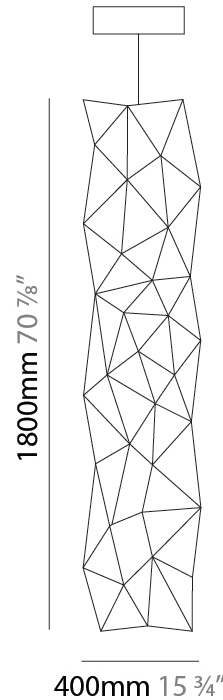

1. To build a product code in our configurator select the specify button on the base model # product page
2. To build a manual product code on this datasheet choose from the options listed below in blue font and add the suffix to the base model #

GENERAL

Series: Cosmos Vertical
Brand: Quasar
Division: Design
Mounting Type: Suspension
Mounting Location: Ceiling
Subcategory: Ambient

PHYSICAL

Shape: Square
Length (mm): 400
Length (in): 15 3/4
Width (mm): 400
Width (in): 15 3/4
Height (mm): 1800
Height (in): 70 7/8
Max. Overall Height (mm): 3800
Max. Overall Height (in): 149 5/8
Light Distribution: Omnidirectional
Weight (kg): 4.5
Weight (lbs): 9.92
[Fixture Finish: NIC / BRA / BBR](#)
Fixture Material: Metal
Cable Details: 2000mm Cable
Upon Request: Custom Sizes Optional Dowlight upon request

ELECTRICAL

Number of Lamps: 54
Lamp Type: LED
Input Wattage (W): 32.4
Max. Wattage Per Lamp (W): 0.6
[Dimming: 0-10V Dimming / Phase Dimming (120Vac Only)](#)
Driver Included: Yes
Driver Location: Integrated
Driver Type: Constant Voltage - Universal
Driver Class: Class 2
Input Voltage (V): 120 - 277
Output Voltage (V): 12

LED

Number of LEDs: 54
[Color Temperature (°K): 2400 / 2800](#)
Max. Delivered Lumen (lm): 1620 (2800K)
CRI: >90 CRI
Lamp Life (hrs): 50000

OPTICAL

RATINGS AND CERTIFICATIONS

Certified By: Certified for North American Standards
IP rating: IP20

PROJECT
TYPE
SPECIFIER
QUANTITY
DATE