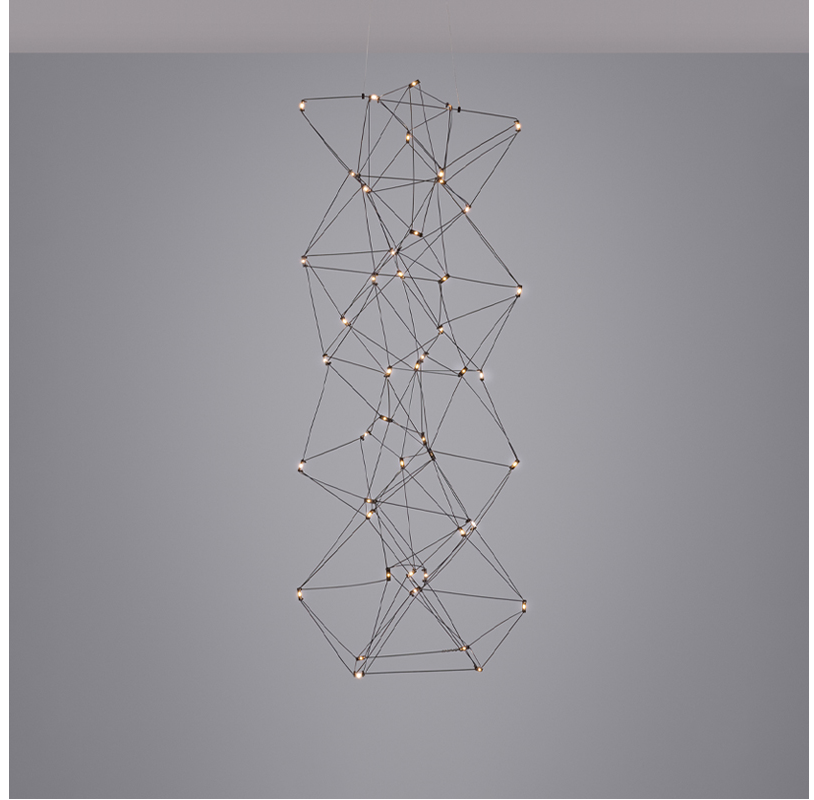

COSMOS VERTICAL SUSPENSION

D1010052-

base number LED Dimming Color Temperature Finish Options

- To build a product code in our configurator select the specify button on the base model # product page
- To build a manual product code on this datasheet choose from the options listed below in blue font and add the suffix to the base model #

GENERAL

Series: Cosmos Vertical
 Brand: Quasar
 Division: Design
 Mounting Type: Suspension
 Mounting Location: Ceiling
 Subcategory: Ambient

PHYSICAL

Shape: Square
 Length (mm): 400
 Length (in): 15 3/4
 Width (mm): 400
 Width (in): 15 3/4
 Height (mm): 1400
 Height (in): 55 1/8
 Max. Overall Height (mm): 3400
 Max. Overall Height (in): 133 7/8
 Light Distribution: Omnidirectional
 Weight (kg): 4.5
 Weight (lbs): 9.92
[Fixture Finish: NIC / BRA / BBR](#)
 Fixture Material: Metal
 Cable Details: 2000mm Cable
 Upon Request: Custom Sizes Optional Dowlight upon request

COSMOS VERTICAL SUSPENSION

D1010052-

PROJECT

TYPE

SPECIFIER

QUANTITY

DATE

D

GENERAL

Series: Cosmos Vertical
 Brand: Quasar
 Division: Design
 Mounting Type: Suspension
 Mounting Location: Ceiling
 Subcategory: Ambient

PHYSICAL

Shape: Square
 Length (mm): 400
 Length (in): 15 3/4
 Width (mm): 400
 Width (in): 15 3/4
 Height (mm): 1800
 Height (in): 70 7/8
 Max. Overall Height (mm): 3800
 Max. Overall Height (in): 149 5/8
 Light Distribution: Omnidirectional
 Weight (kg): 4.5
 Weight (lbs): 9.92
[Fixture Finish: NIC / BRA / BBR](#)
 Fixture Material: Metal
 Cable Details: 2000mm Cable
 Upon Request: Custom Sizes Optional Dowlight upon request